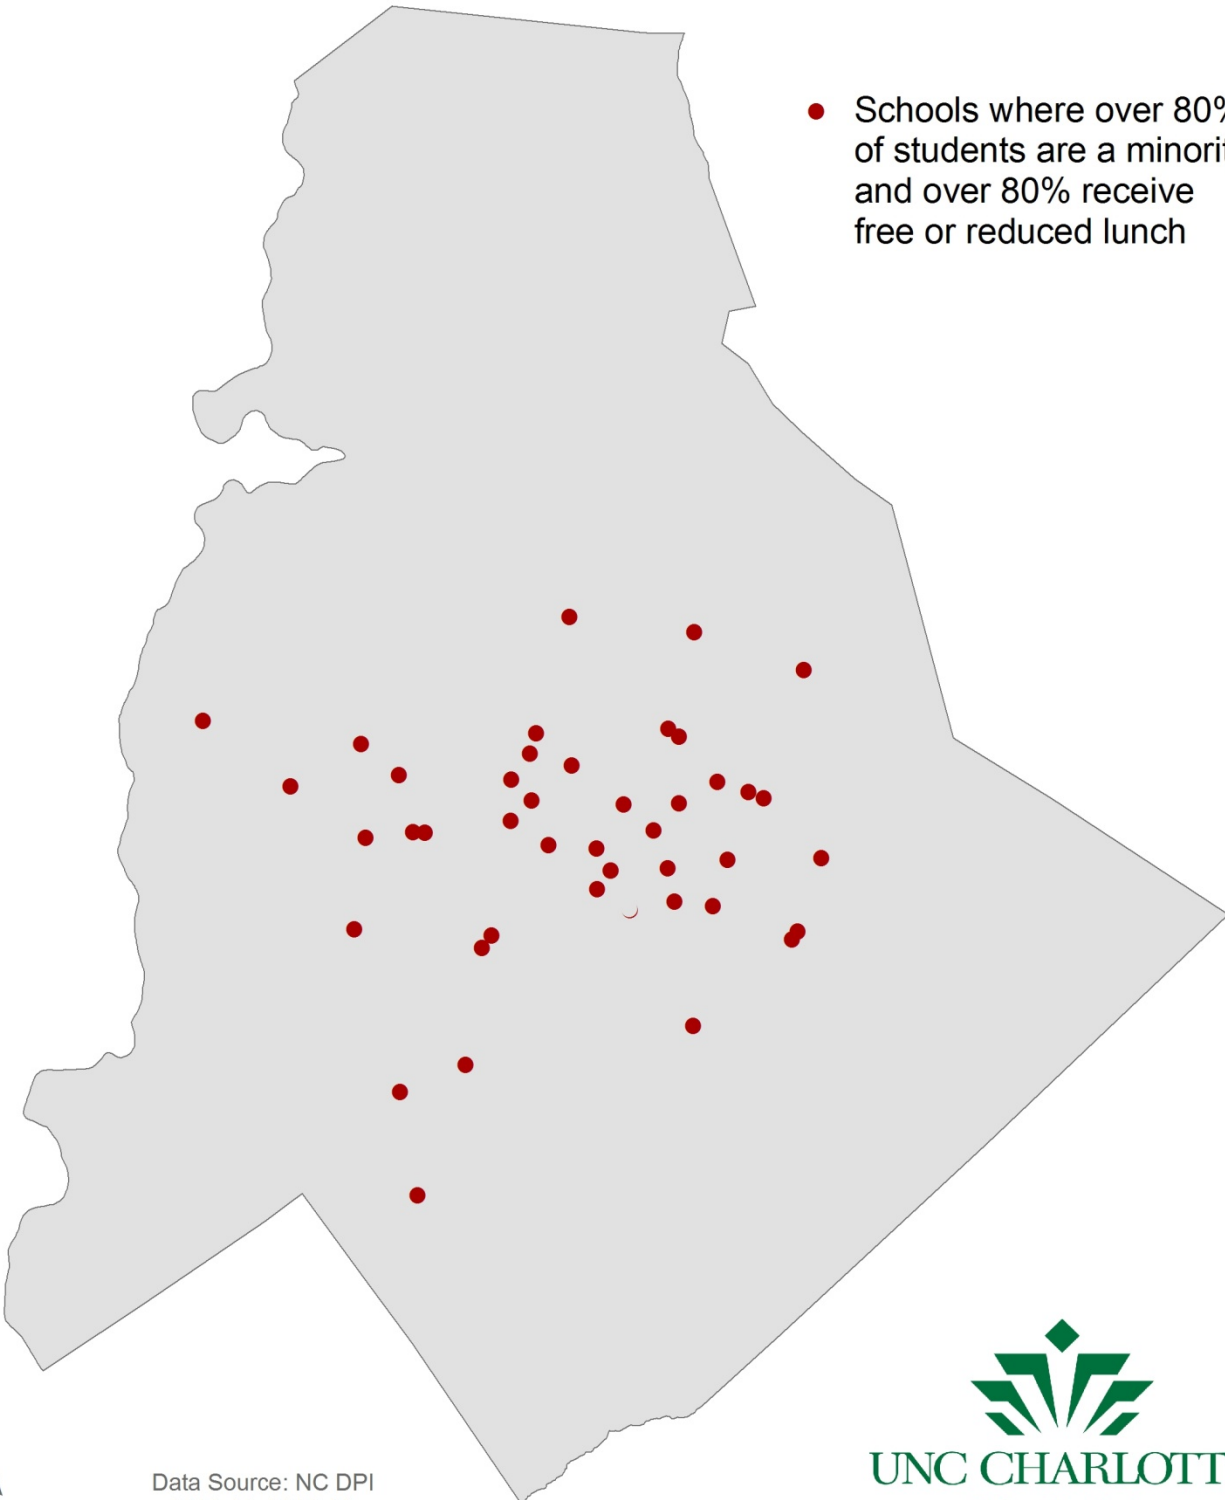

Minority Representation and Free / Reduced Lunch in CMS Schools

2001-02 School Year

Data Source: NC DPI
2001-02, 2008-09

Minority Representation and Free / Reduced Lunch in CMS Schools

2008-09 School Year

Data Source: NC DPI
2001-02, 2008-09