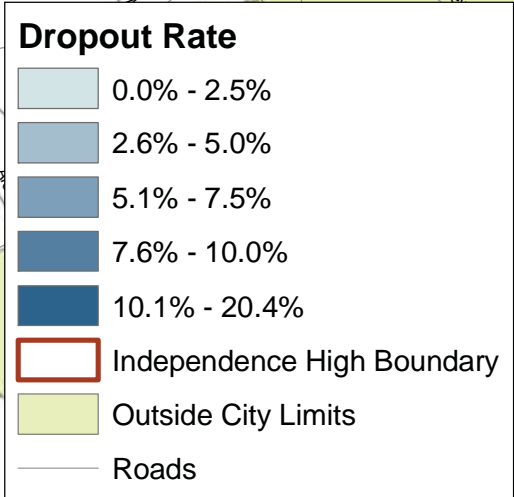

Dropout Rate

Garinger High School NSAs

Dropout Rate

Hopewell High School NSAs

0 0.5 1 Miles

Dropout Rate

- 0.0% - 2.5%
- 2.6% - 5.0%
- 5.1% - 7.5%
- 7.6% - 10.0%
- 10.1% - 20.4%
- Hopewell High Boundary
- Non-residential
- Outside City Limits
- Roads

Hopewell NSAs = 4.05 %
City of Charlotte = 5.01 %

Data Source: City of Charlotte, Charlotte Neighborhood Quality of Life Study, 2010

Dropout Rate

Independence High School NSAs

Independence NSAs = 7.42 %
City of Charlotte = 5.01 %

Data Source: City of Charlotte, Charlotte Neighborhood Quality of Life Study, 2010

Dropout Rate

Mallard Creek High School NSAs

Dropout Rate

Myers Park High School NSAs

Data Source: City of Charlotte, Charlotte Neighborhood Quality of Life Study, 2010