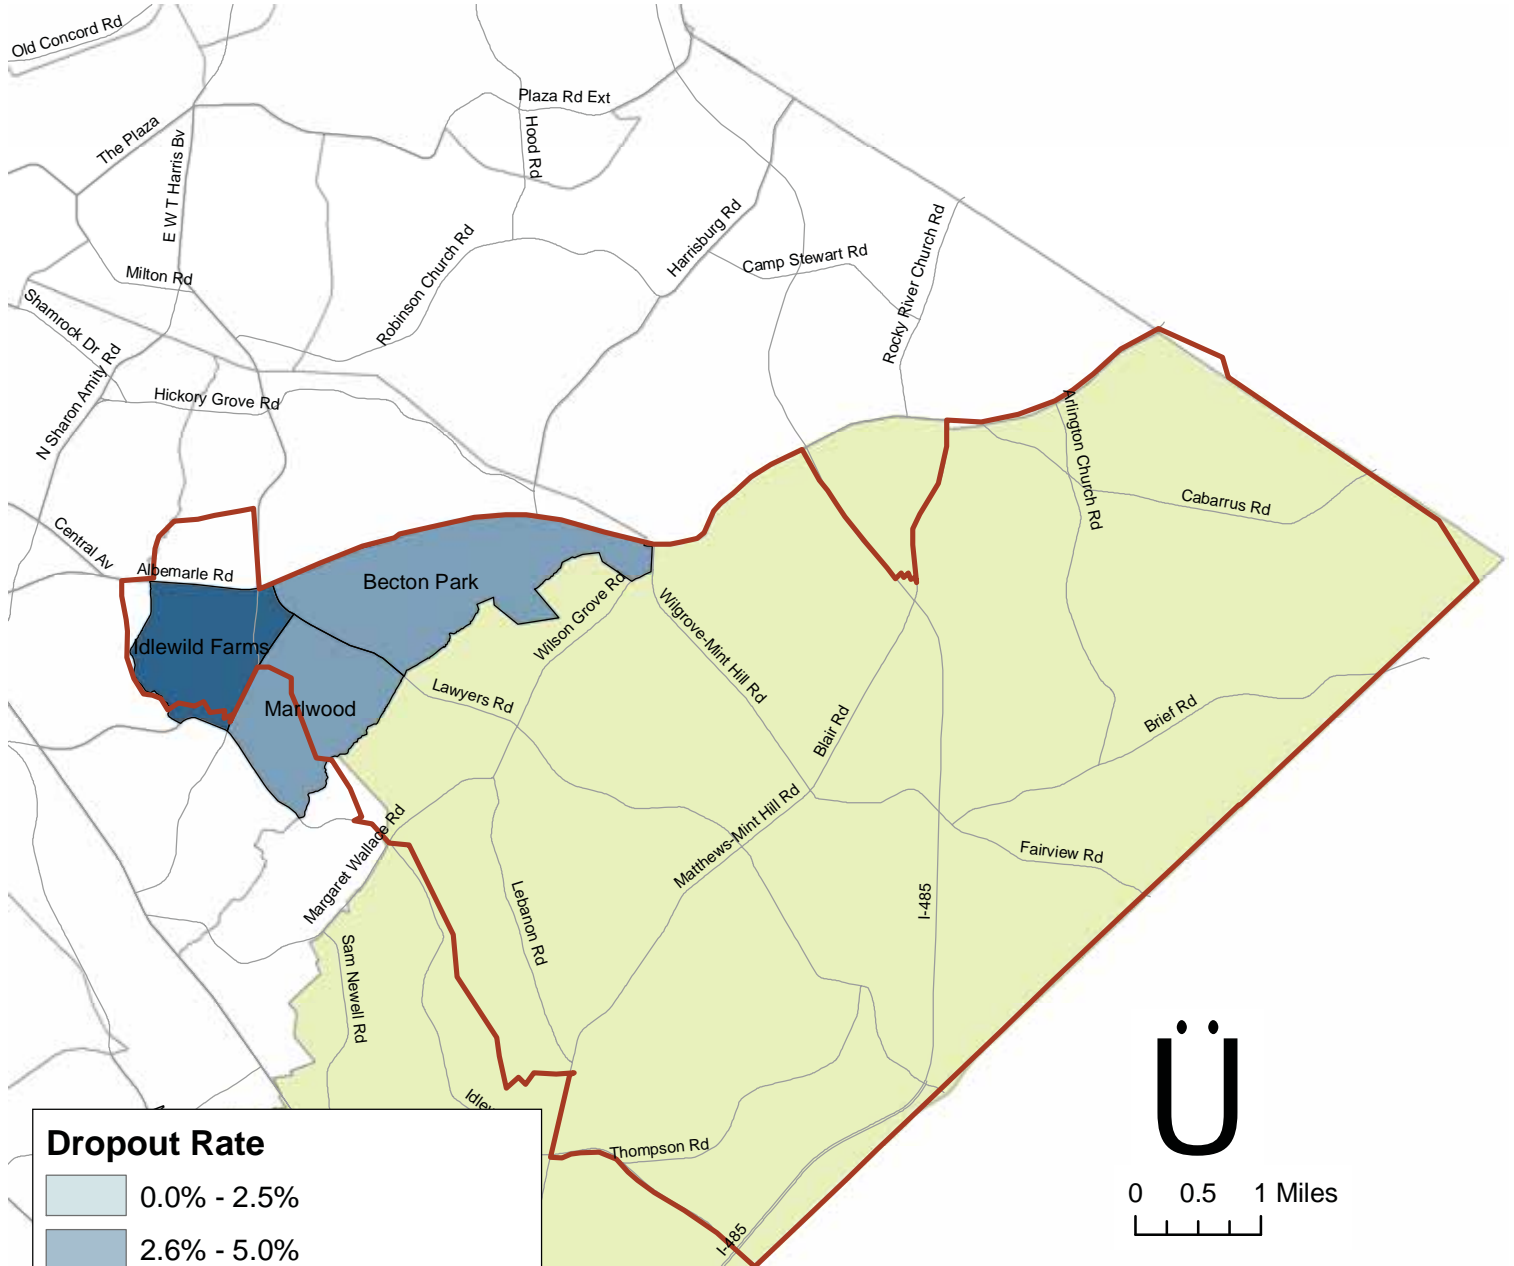

Dropout Rate

Garinger High School NSAs

Dropout Rate

Hopewell High School NSAs

0 0.5 1 Miles

Dropout Rate

- 0.0% - 2.5%
- 2.6% - 5.0%
- 5.1% - 7.5%
- 7.6% - 10.0%
- 10.1% - 20.4%
- Hopewell High Boundary
- Non-residential
- Outside City Limits
- Roads

Hopewell NSAs = 4.05 %
City of Charlotte = 5.01 %

Data Source: City of Charlotte, Charlotte Neighborhood Quality of Life Study, 2010

Dropout Rate

Independence High School NSAs

Independence NSAs = 7.42 %
City of Charlotte = 5.01 %

Data Source: City of Charlotte, Charlotte Neighborhood Quality of Life Study, 2010

Dropout Rate

Mallard Creek High School NSAs

Dropout Rate

Myers Park High School NSAs

Data Source: City of Charlotte, Charlotte Neighborhood Quality of Life Study, 2010