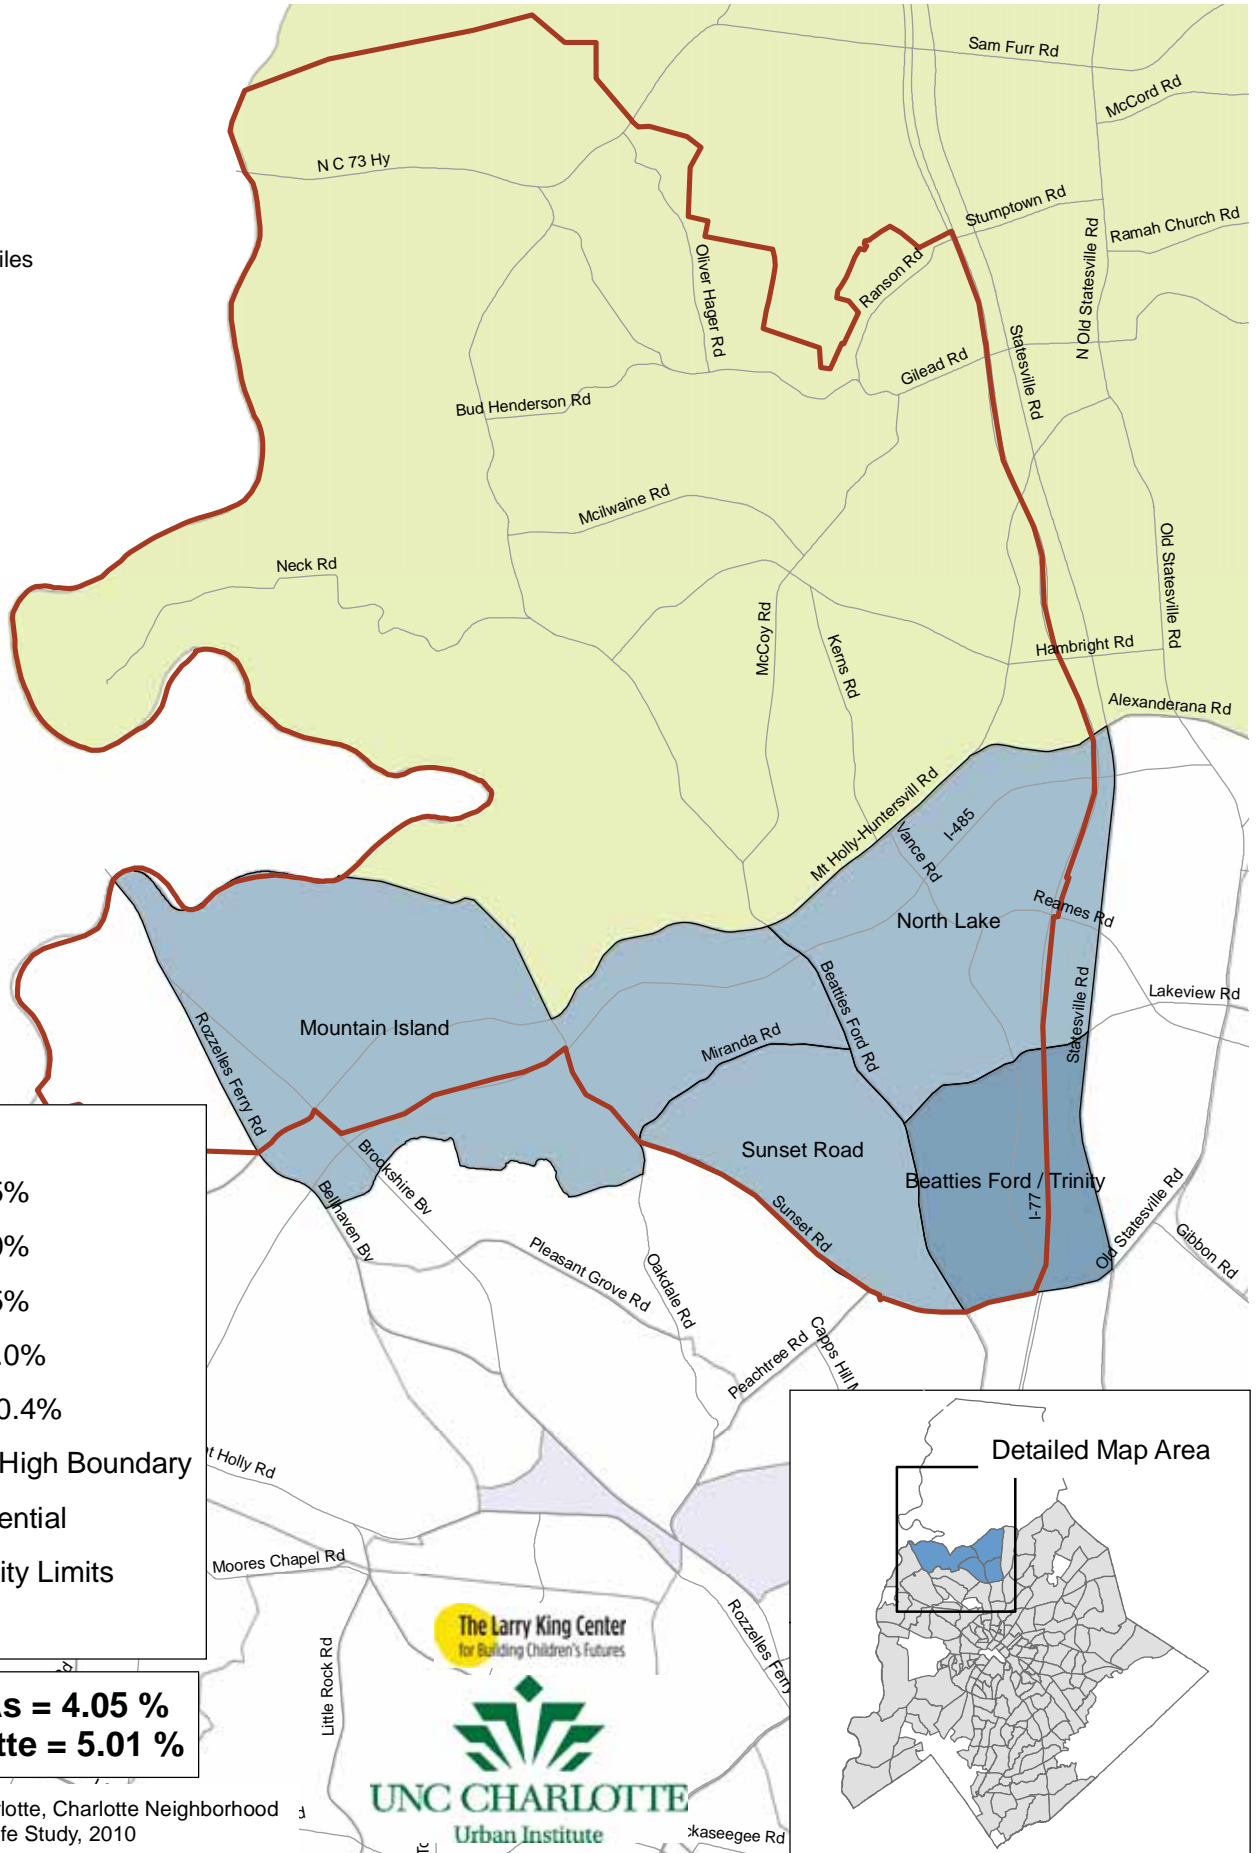

Dropout Rate

Garinger High School NSAs

Dropout Rate

Hopewell High School NSAs

0 0.5 1 Miles

Dropout Rate

- 0.0% - 2.5%
- 2.6% - 5.0%
- 5.1% - 7.5%
- 7.6% - 10.0%
- 10.1% - 20.4%
- Hopewell High Boundary
- Non-residential
- Outside City Limits
- Roads

Hopewell NSAs = 4.05 %
City of Charlotte = 5.01 %

Data Source: City of Charlotte, Charlotte Neighborhood Quality of Life Study, 2010

Dropout Rate

Independence High School NSAs

Independence NSAs = 7.42 %
City of Charlotte = 5.01 %

Data Source: City of Charlotte, Charlotte Neighborhood Quality of Life Study, 2010

Dropout Rate

Mallard Creek High School NSAs

Dropout Rate

Myers Park High School NSAs

Data Source: City of Charlotte, Charlotte Neighborhood Quality of Life Study, 2010