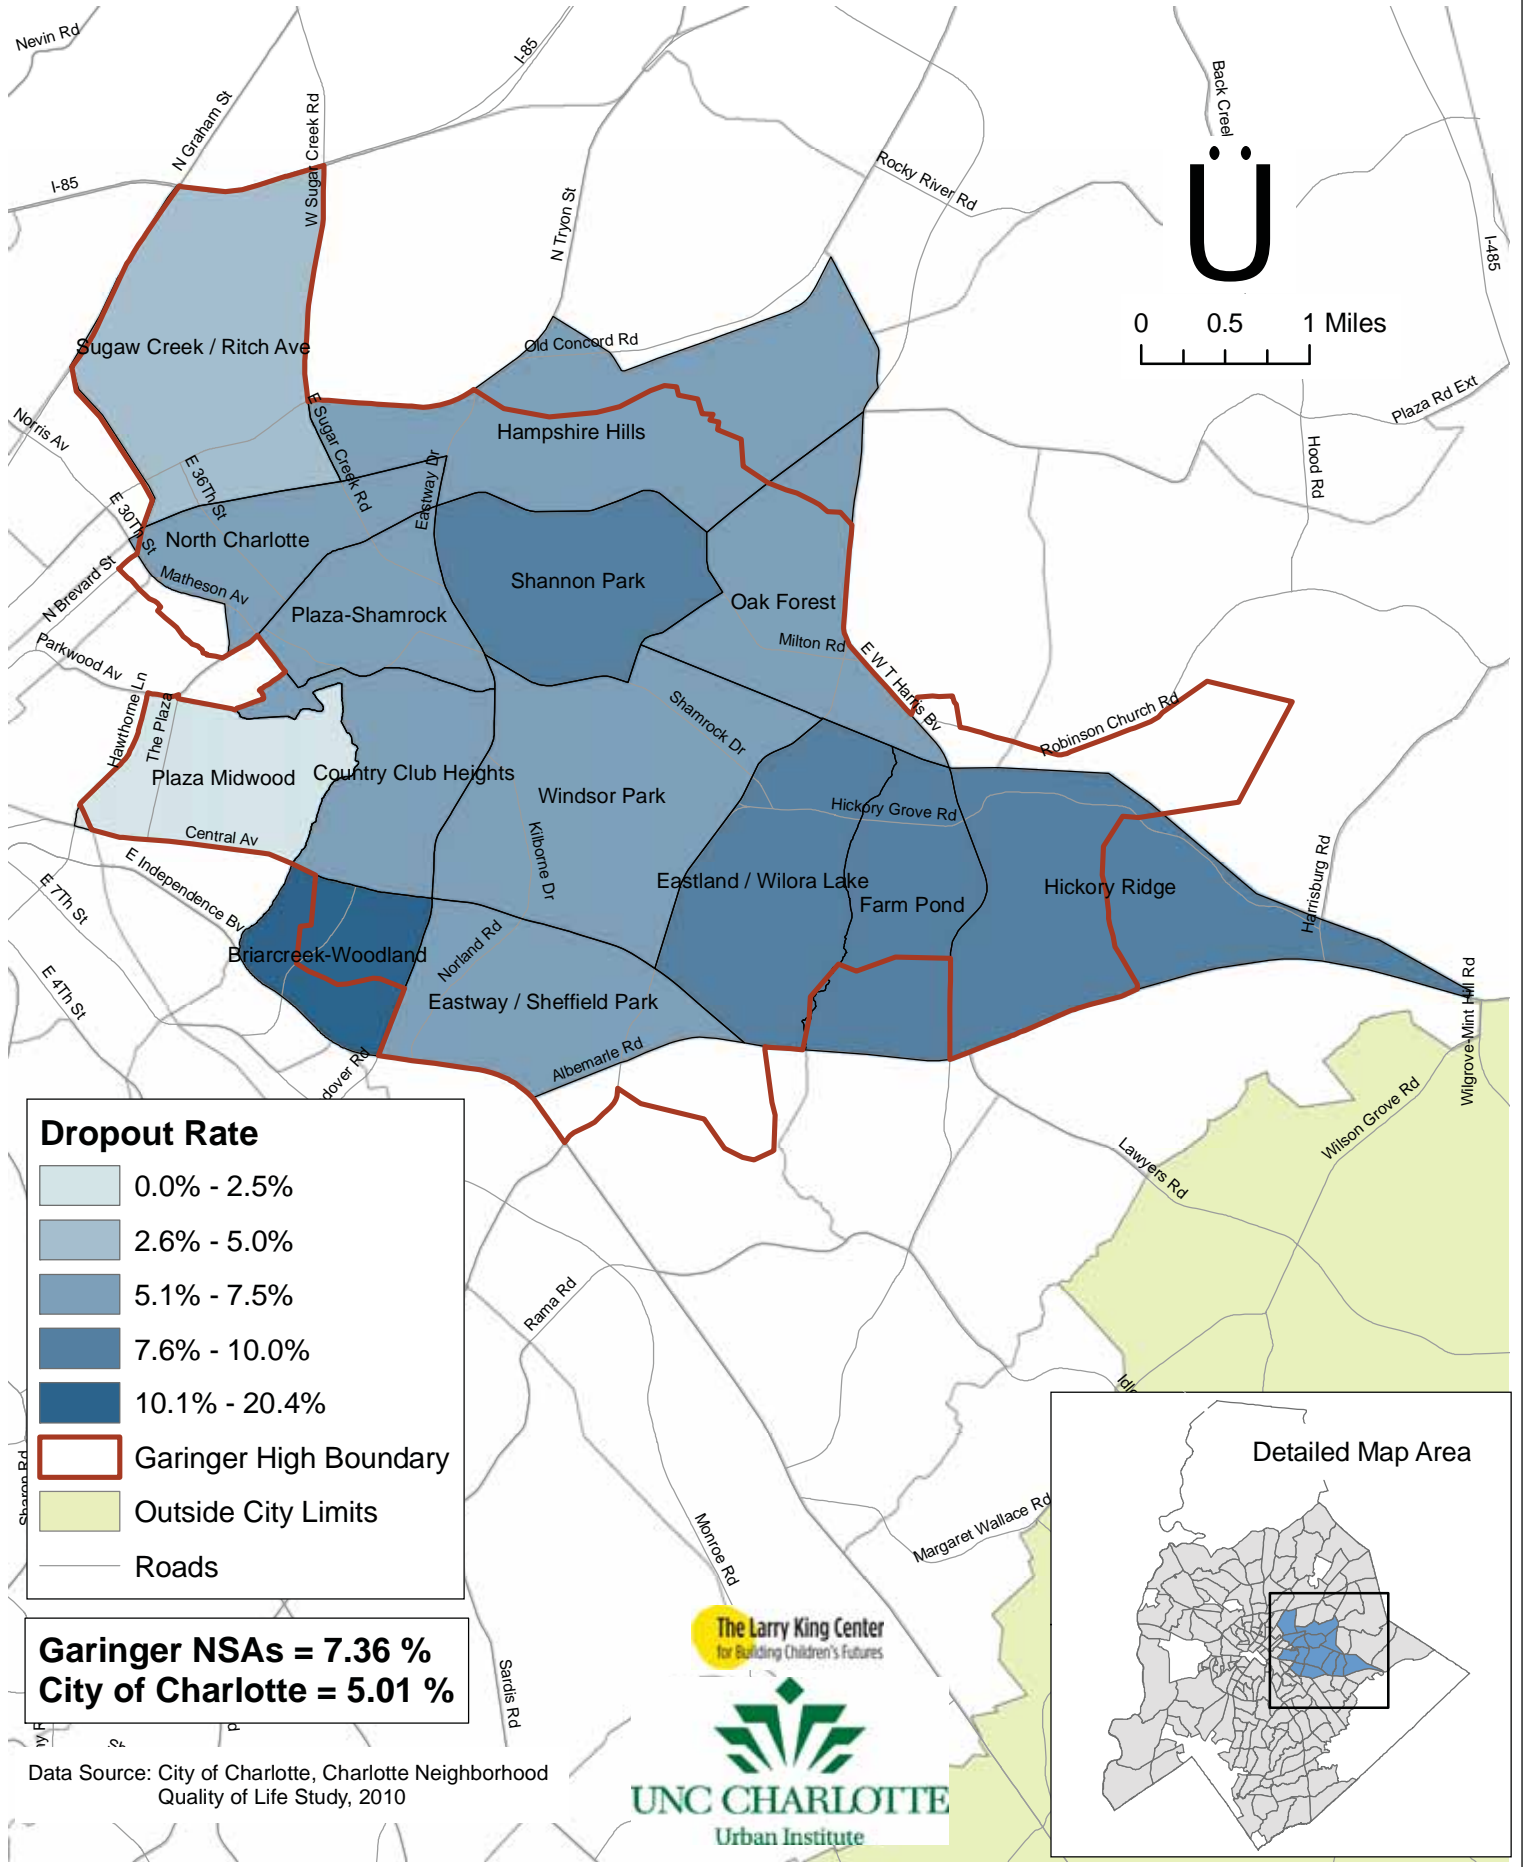

Dropout Rate

Garinger High School NSAs

Dropout Rate

Hopewell High School NSAs

0 0.5 1 Miles

Dropout Rate

- 0.0% - 2.5%
- 2.6% - 5.0%
- 5.1% - 7.5%
- 7.6% - 10.0%
- 10.1% - 20.4%
- Hopewell High Boundary
- Non-residential
- Outside City Limits
- Roads

Hopewell NSAs = 4.05 %
City of Charlotte = 5.01 %

Data Source: City of Charlotte, Charlotte Neighborhood Quality of Life Study, 2010

Dropout Rate

Independence High School NSAs

Independence NSAs = 7.42 %
City of Charlotte = 5.01 %

Data Source: City of Charlotte, Charlotte Neighborhood Quality of Life Study, 2010

Dropout Rate

Mallard Creek High School NSAs

Dropout Rate

Myers Park High School NSAs

Data Source: City of Charlotte, Charlotte Neighborhood Quality of Life Study, 2010