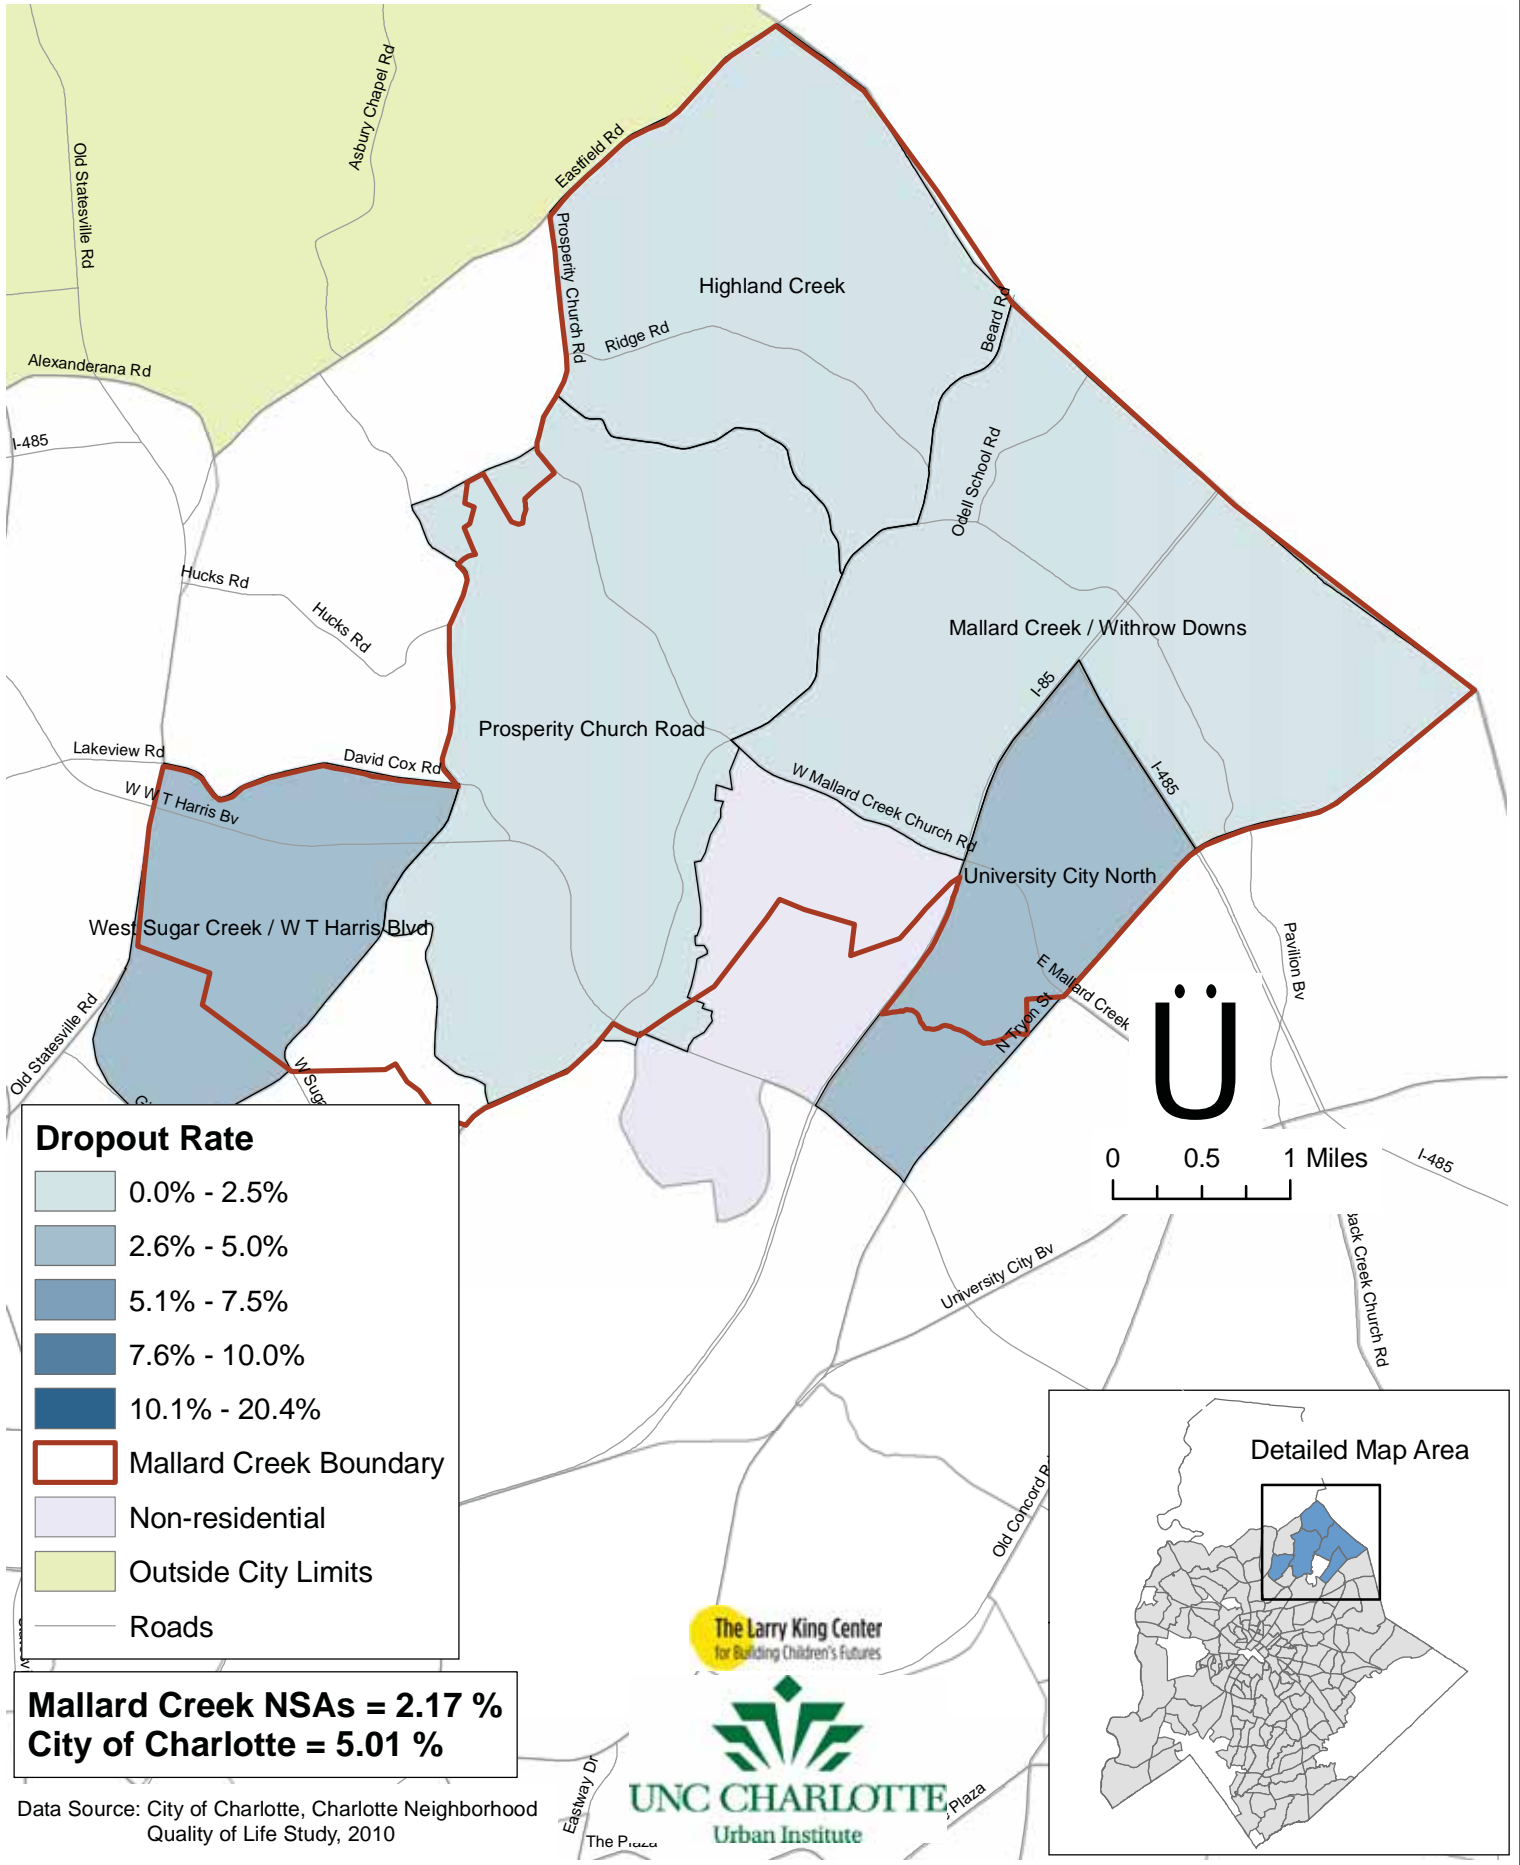

Dropout Rate

Garinger High School NSAs

Dropout Rate

Hopewell High School NSAs

0 0.5 1 Miles

Dropout Rate

- 0.0% - 2.5%
- 2.6% - 5.0%
- 5.1% - 7.5%
- 7.6% - 10.0%
- 10.1% - 20.4%
- Hopewell High Boundary
- Non-residential
- Outside City Limits
- Roads

Hopewell NSAs = 4.05 %
City of Charlotte = 5.01 %

Data Source: City of Charlotte, Charlotte Neighborhood Quality of Life Study, 2010

Dropout Rate

Independence High School NSAs

Independence NSAs = 7.42 %
City of Charlotte = 5.01 %

Data Source: City of Charlotte, Charlotte Neighborhood Quality of Life Study, 2010

Dropout Rate

Mallard Creek High School NSAs

Dropout Rate

Myers Park High School NSAs

Data Source: City of Charlotte, Charlotte Neighborhood Quality of Life Study, 2010