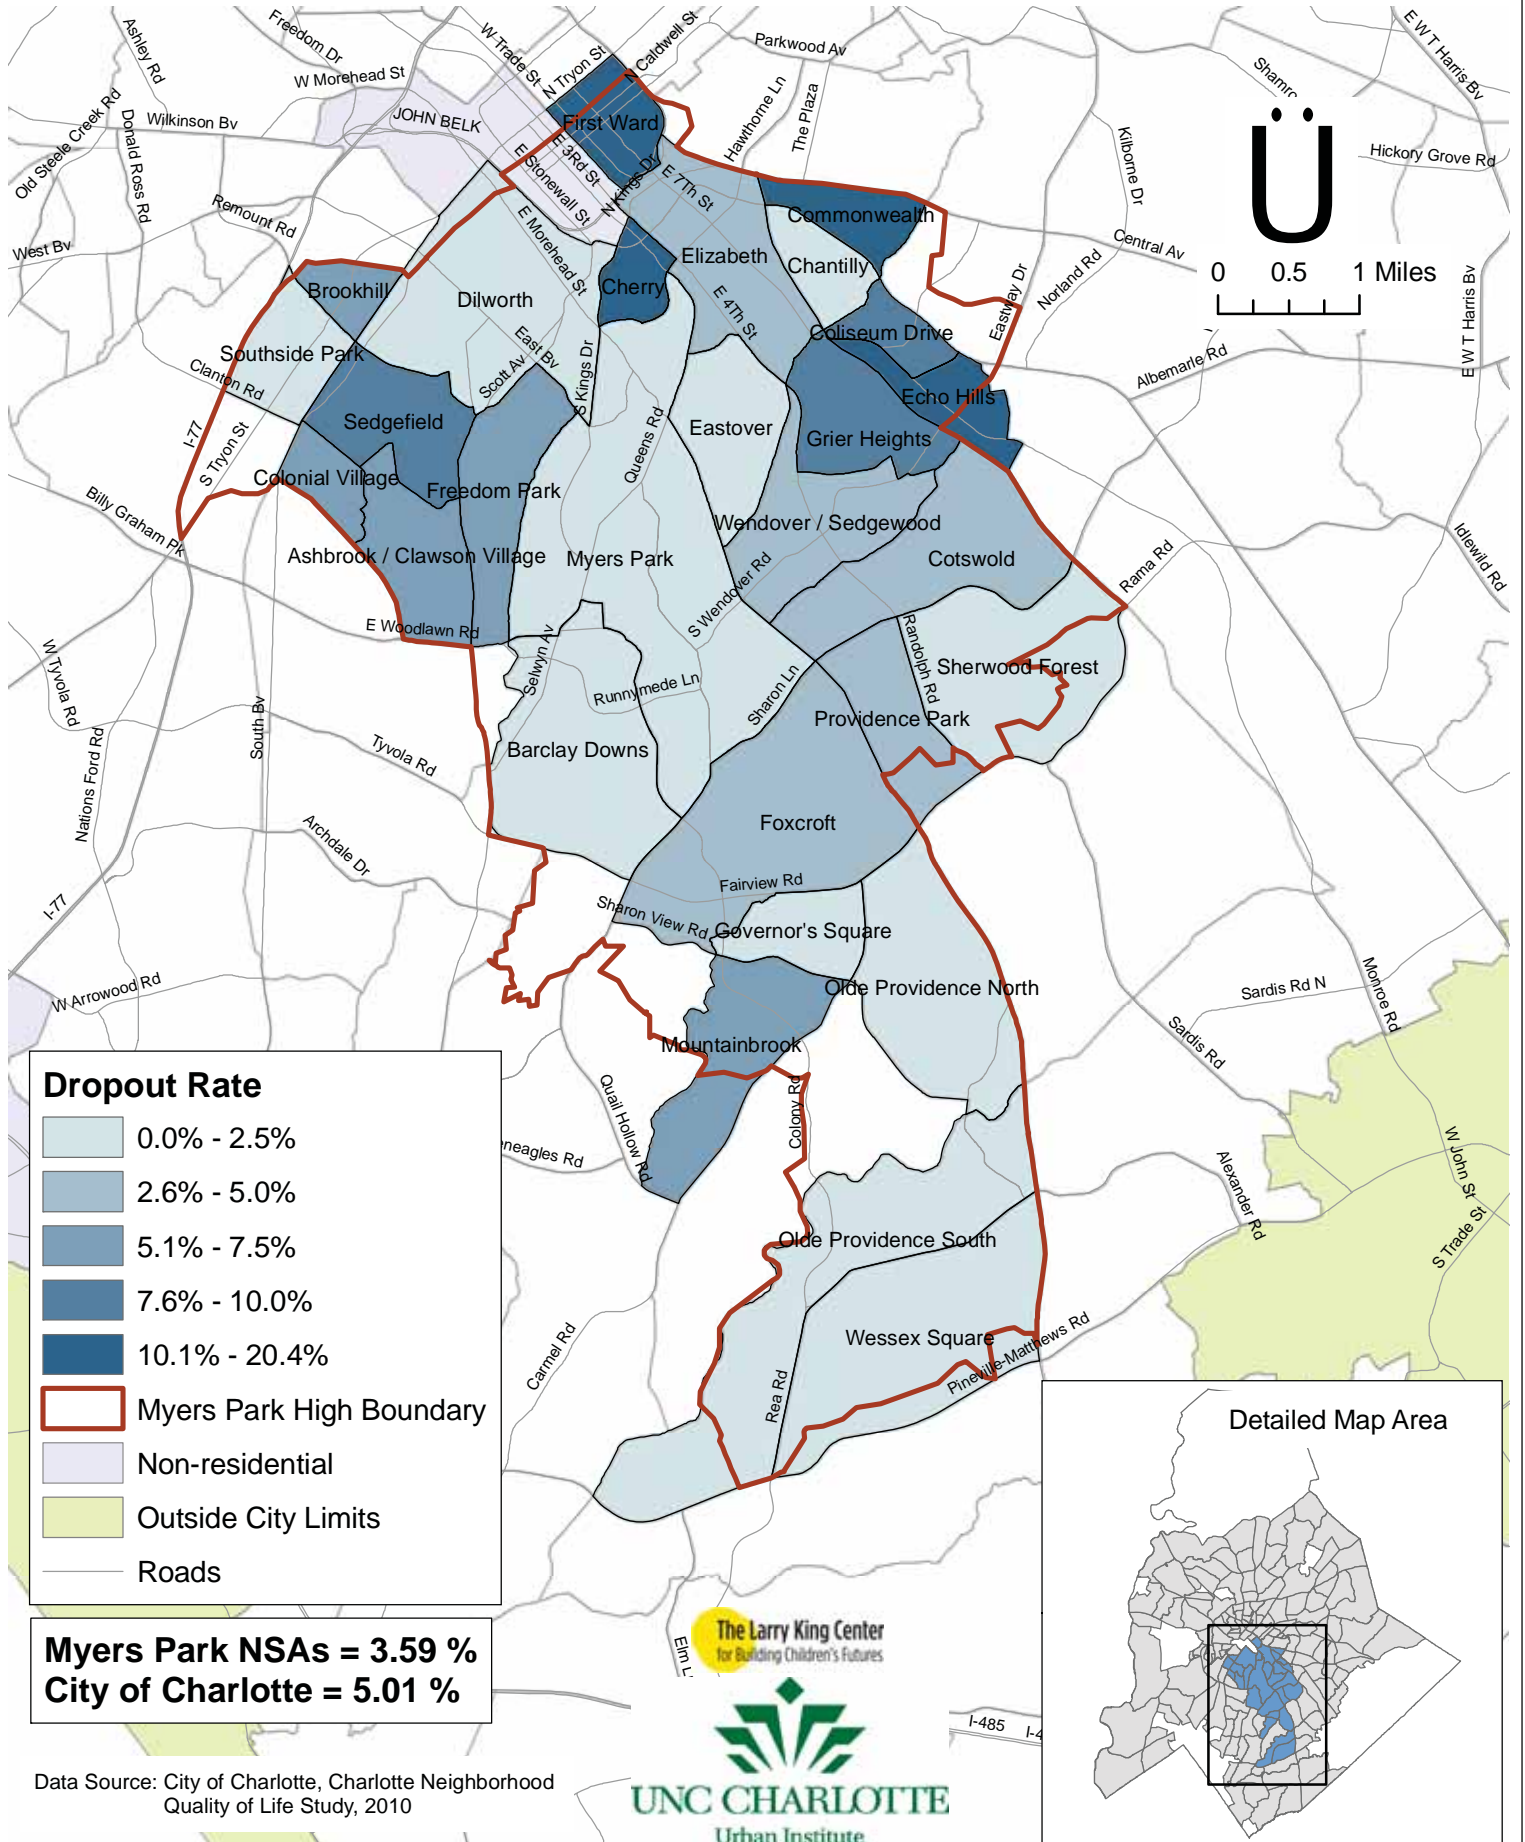

Dropout Rate

Garinger High School NSAs

Dropout Rate

Hopewell High School NSAs

0 0.5 1 Miles

Dropout Rate

- 0.0% - 2.5%
- 2.6% - 5.0%
- 5.1% - 7.5%
- 7.6% - 10.0%
- 10.1% - 20.4%
- Hopewell High Boundary
- Non-residential
- Outside City Limits
- Roads

Hopewell NSAs = 4.05 %
City of Charlotte = 5.01 %

Data Source: City of Charlotte, Charlotte Neighborhood Quality of Life Study, 2010

Dropout Rate

Independence High School NSAs

Independence NSAs = 7.42 %
City of Charlotte = 5.01 %

Data Source: City of Charlotte, Charlotte Neighborhood Quality of Life Study, 2010

Dropout Rate

Mallard Creek High School NSAs

Dropout Rate

Myers Park High School NSAs

Data Source: City of Charlotte, Charlotte Neighborhood Quality of Life Study, 2010