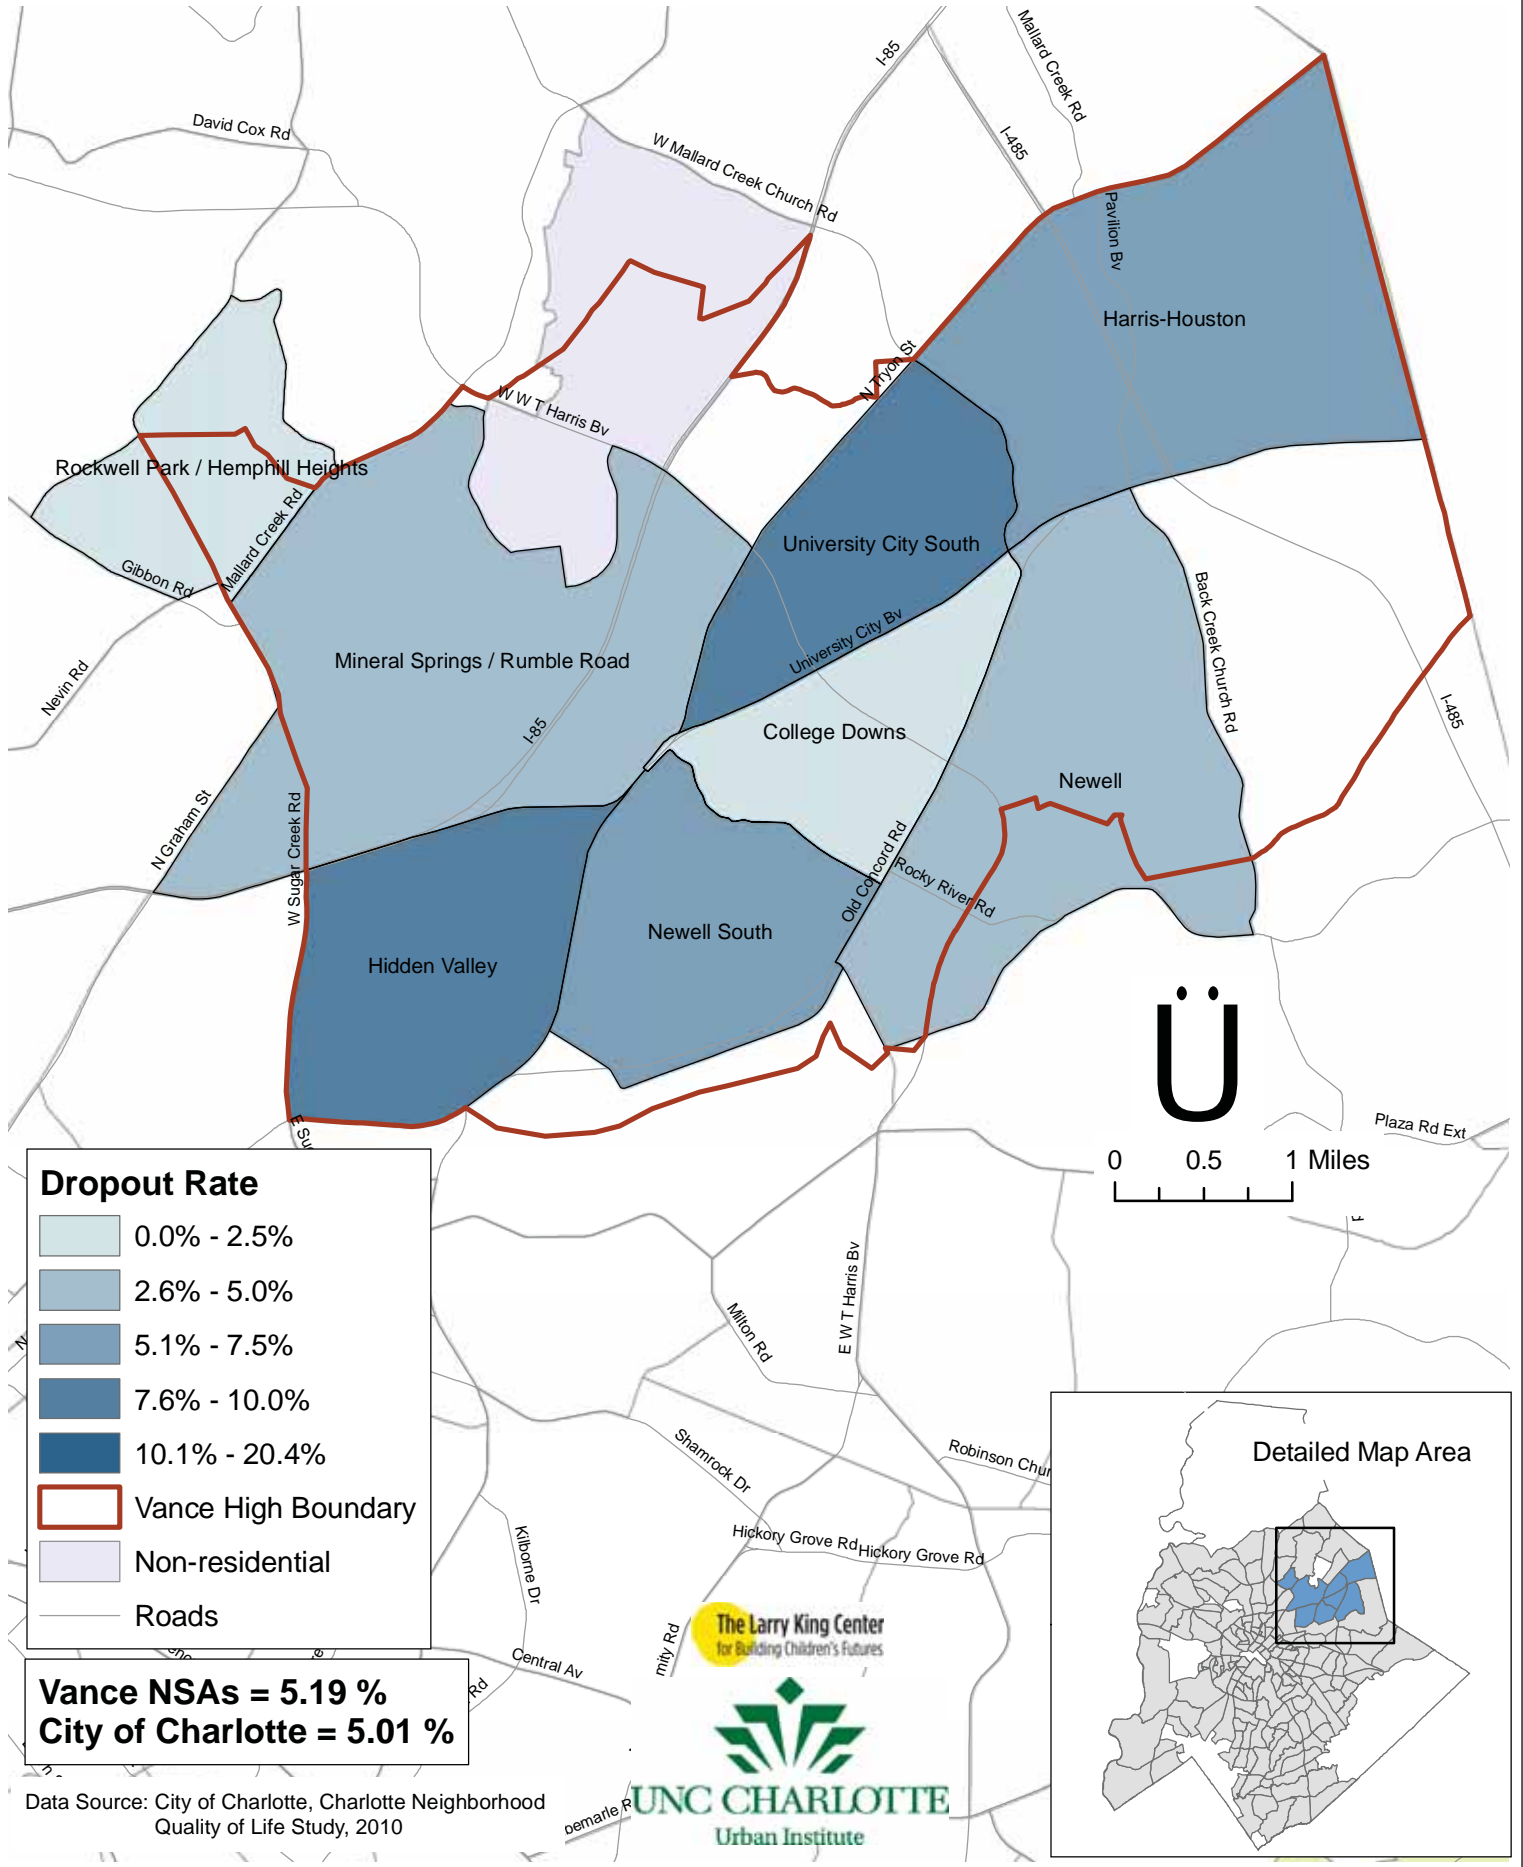

Dropout Rate

Vance High School NSAs

Dropout Rate

- 0.0% - 2.5%
- 2.6% - 5.0%
- 5.1% - 7.5%
- 7.6% - 10.0%
- 10.1% - 20.4%

Vance High Boundary

Non-residential

Roads

Vance NSAs = 5.19 %
City of Charlotte = 5.01 %

Data Source: City of Charlotte, Charlotte Neighborhood Quality of Life Study, 2010

The Larry King Center
 for Building Children's Futures

0 0.5 1 Miles

Dropout Rate

West Mecklenburg High School NSAs

West Mecklenburg NSAs = 6.47 %
City of Charlotte = 5.01 %