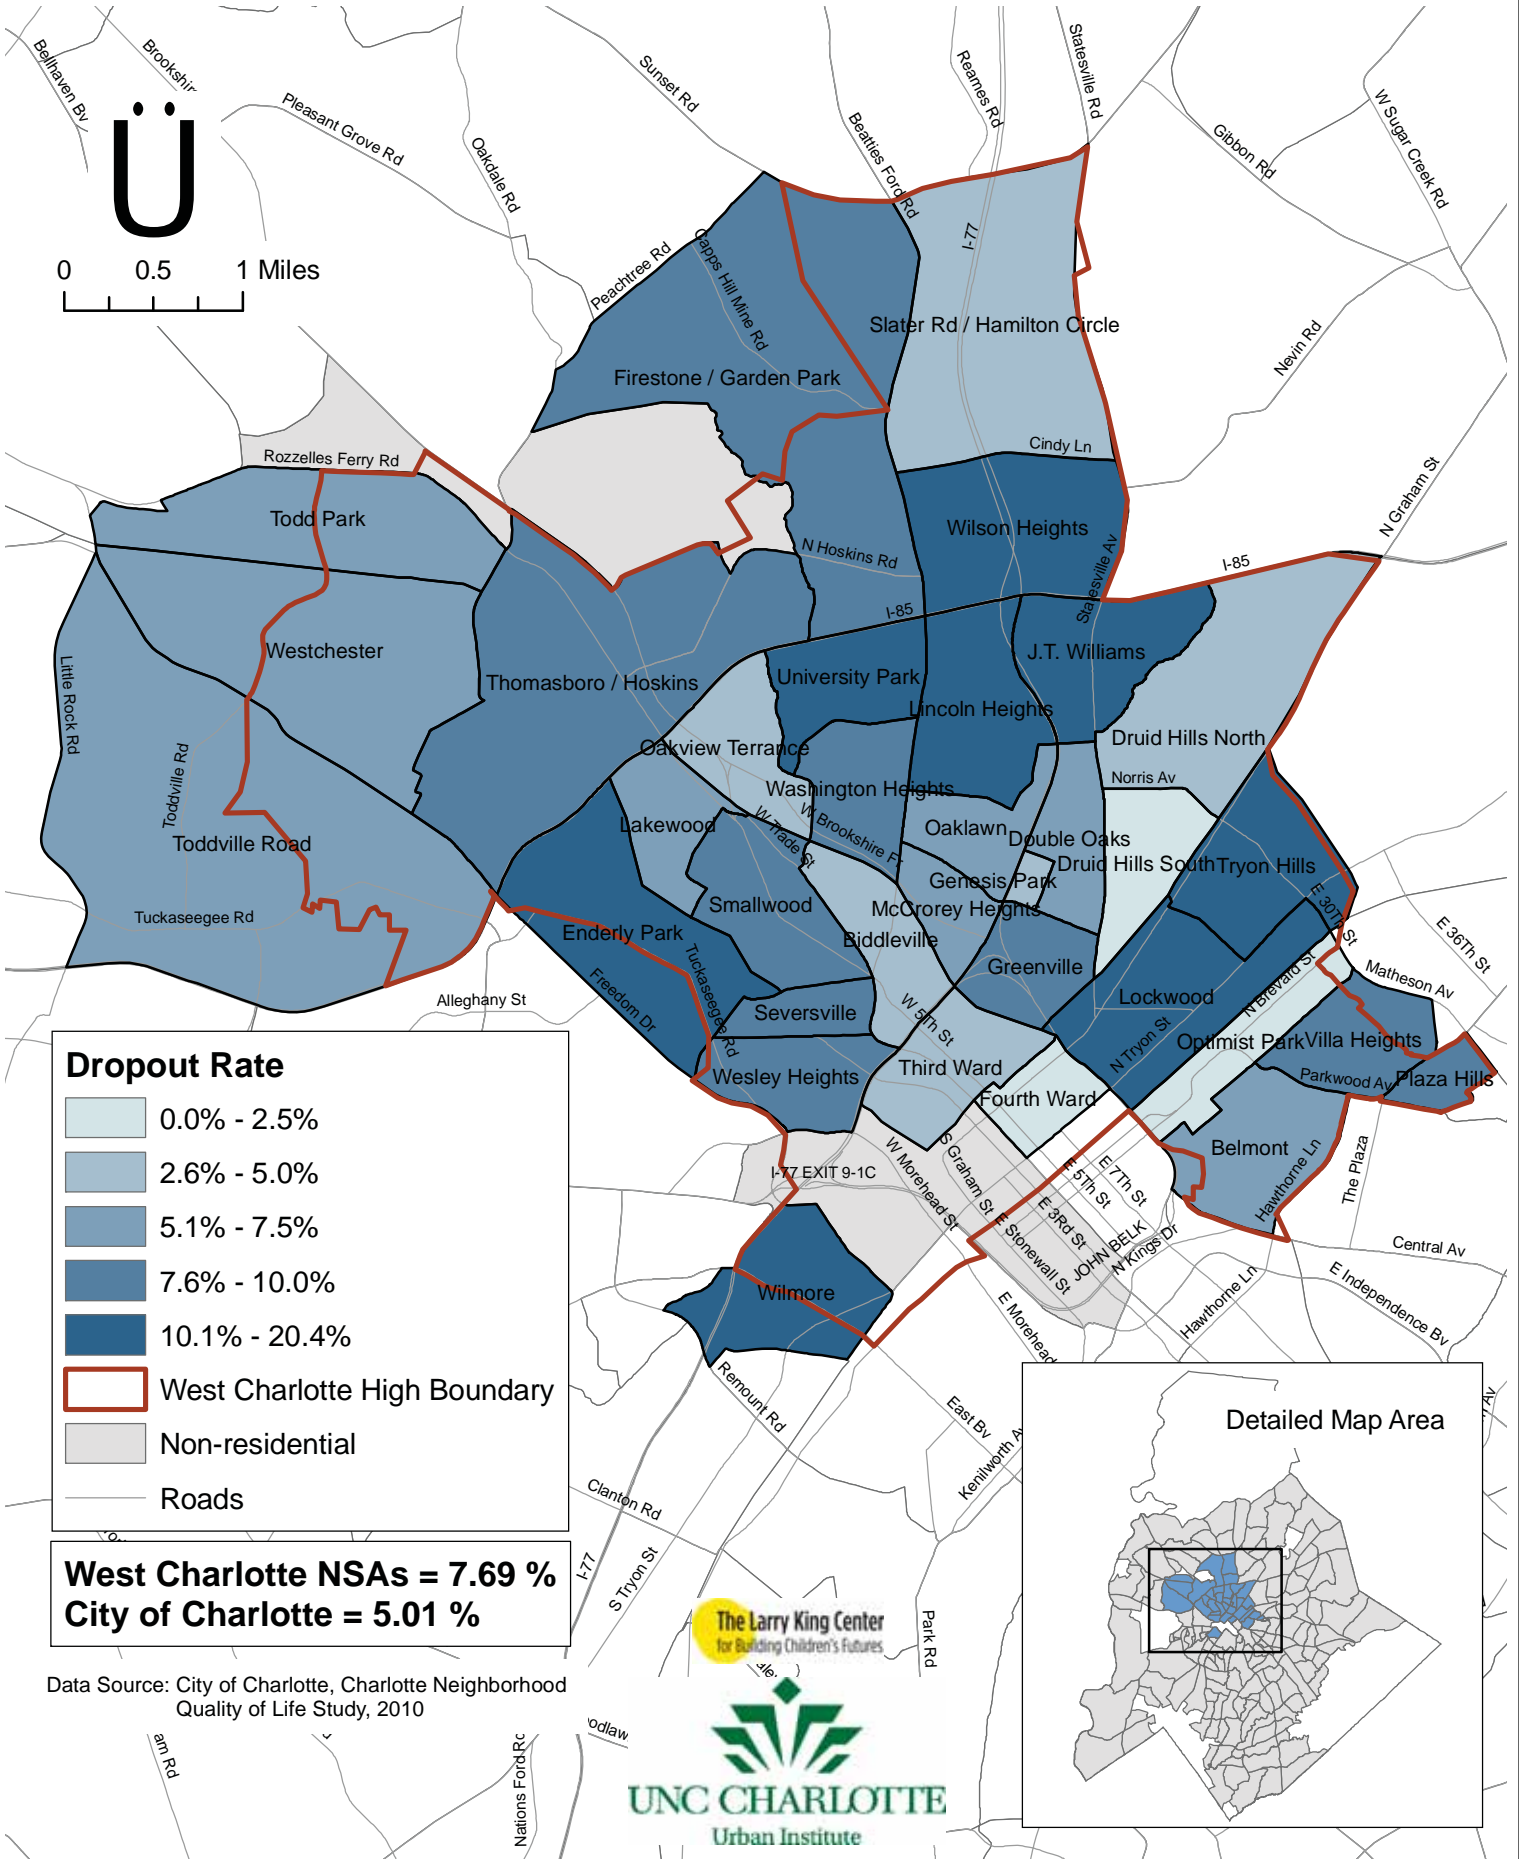

Dropout Rate

Vance High School NSAs

Dropout Rate

- 0.0% - 2.5%
- 2.6% - 5.0%
- 5.1% - 7.5%
- 7.6% - 10.0%
- 10.1% - 20.4%

Vance High Boundary

Non-residential

Roads

Vance NSAs = 5.19 %
City of Charlotte = 5.01 %

Data Source: City of Charlotte, Charlotte Neighborhood Quality of Life Study, 2010

The Larry King Center
 for Building Children's Futures

0 0.5 1 Miles

Dropout Rate

West Mecklenburg High School NSAs

West Mecklenburg NSAs = 6.47 %
City of Charlotte = 5.01 %

Data Source: City of Charlotte, Charlotte Neighborhood Quality of Life Study, 2010

Dropout Rate

West Charlotte High School NSAs

Dropout Rate

- 0.0% - 2.5%
- 2.6% - 5.0%
- 5.1% - 7.5%
- 7.6% - 10.0%
- 10.1% - 20.4%
- West Charlotte High Boundary
- Non-residential
- Roads

70	Collingwood	5.26
197	Madison Park	12.50
196	Montclair / Madison Park	12.28
198	Montclair South	10.24
195	Starmount	9.28
193	Starmount Forest	7.73
192	Sterling	6.36
6	York Road	12.12
199	Yorkmount	7.75