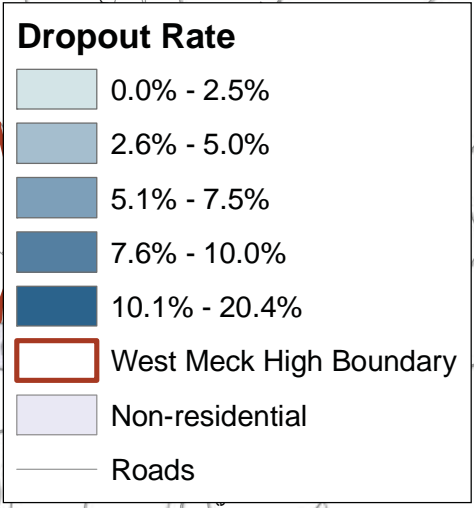

Dropout Rate

Vance High School NSAs

Dropout Rate

- 0.0% - 2.5%
- 2.6% - 5.0%
- 5.1% - 7.5%
- 7.6% - 10.0%
- 10.1% - 20.4%

Vance High Boundary

Non-residential

Roads

Vance NSAs = 5.19 %
City of Charlotte = 5.01 %

Data Source: City of Charlotte, Charlotte Neighborhood Quality of Life Study, 2010

The Larry King Center
 for Building Children's Futures

0 0.5 1 Miles

Dropout Rate

West Mecklenburg High School NSAs

West Mecklenburg NSAs = 6.47 %
City of Charlotte = 5.01 %

Data Source: City of Charlotte, Charlotte Neighborhood Quality of Life Study, 2010

Dropout Rate

West Charlotte High School NSAs

Dropout Rate

- 0.0% - 2.5%
- 2.6% - 5.0%
- 5.1% - 7.5%
- 7.6% - 10.0%
- 10.1% - 20.4%
- West Charlotte High Boundary
- Non-residential
- Roads