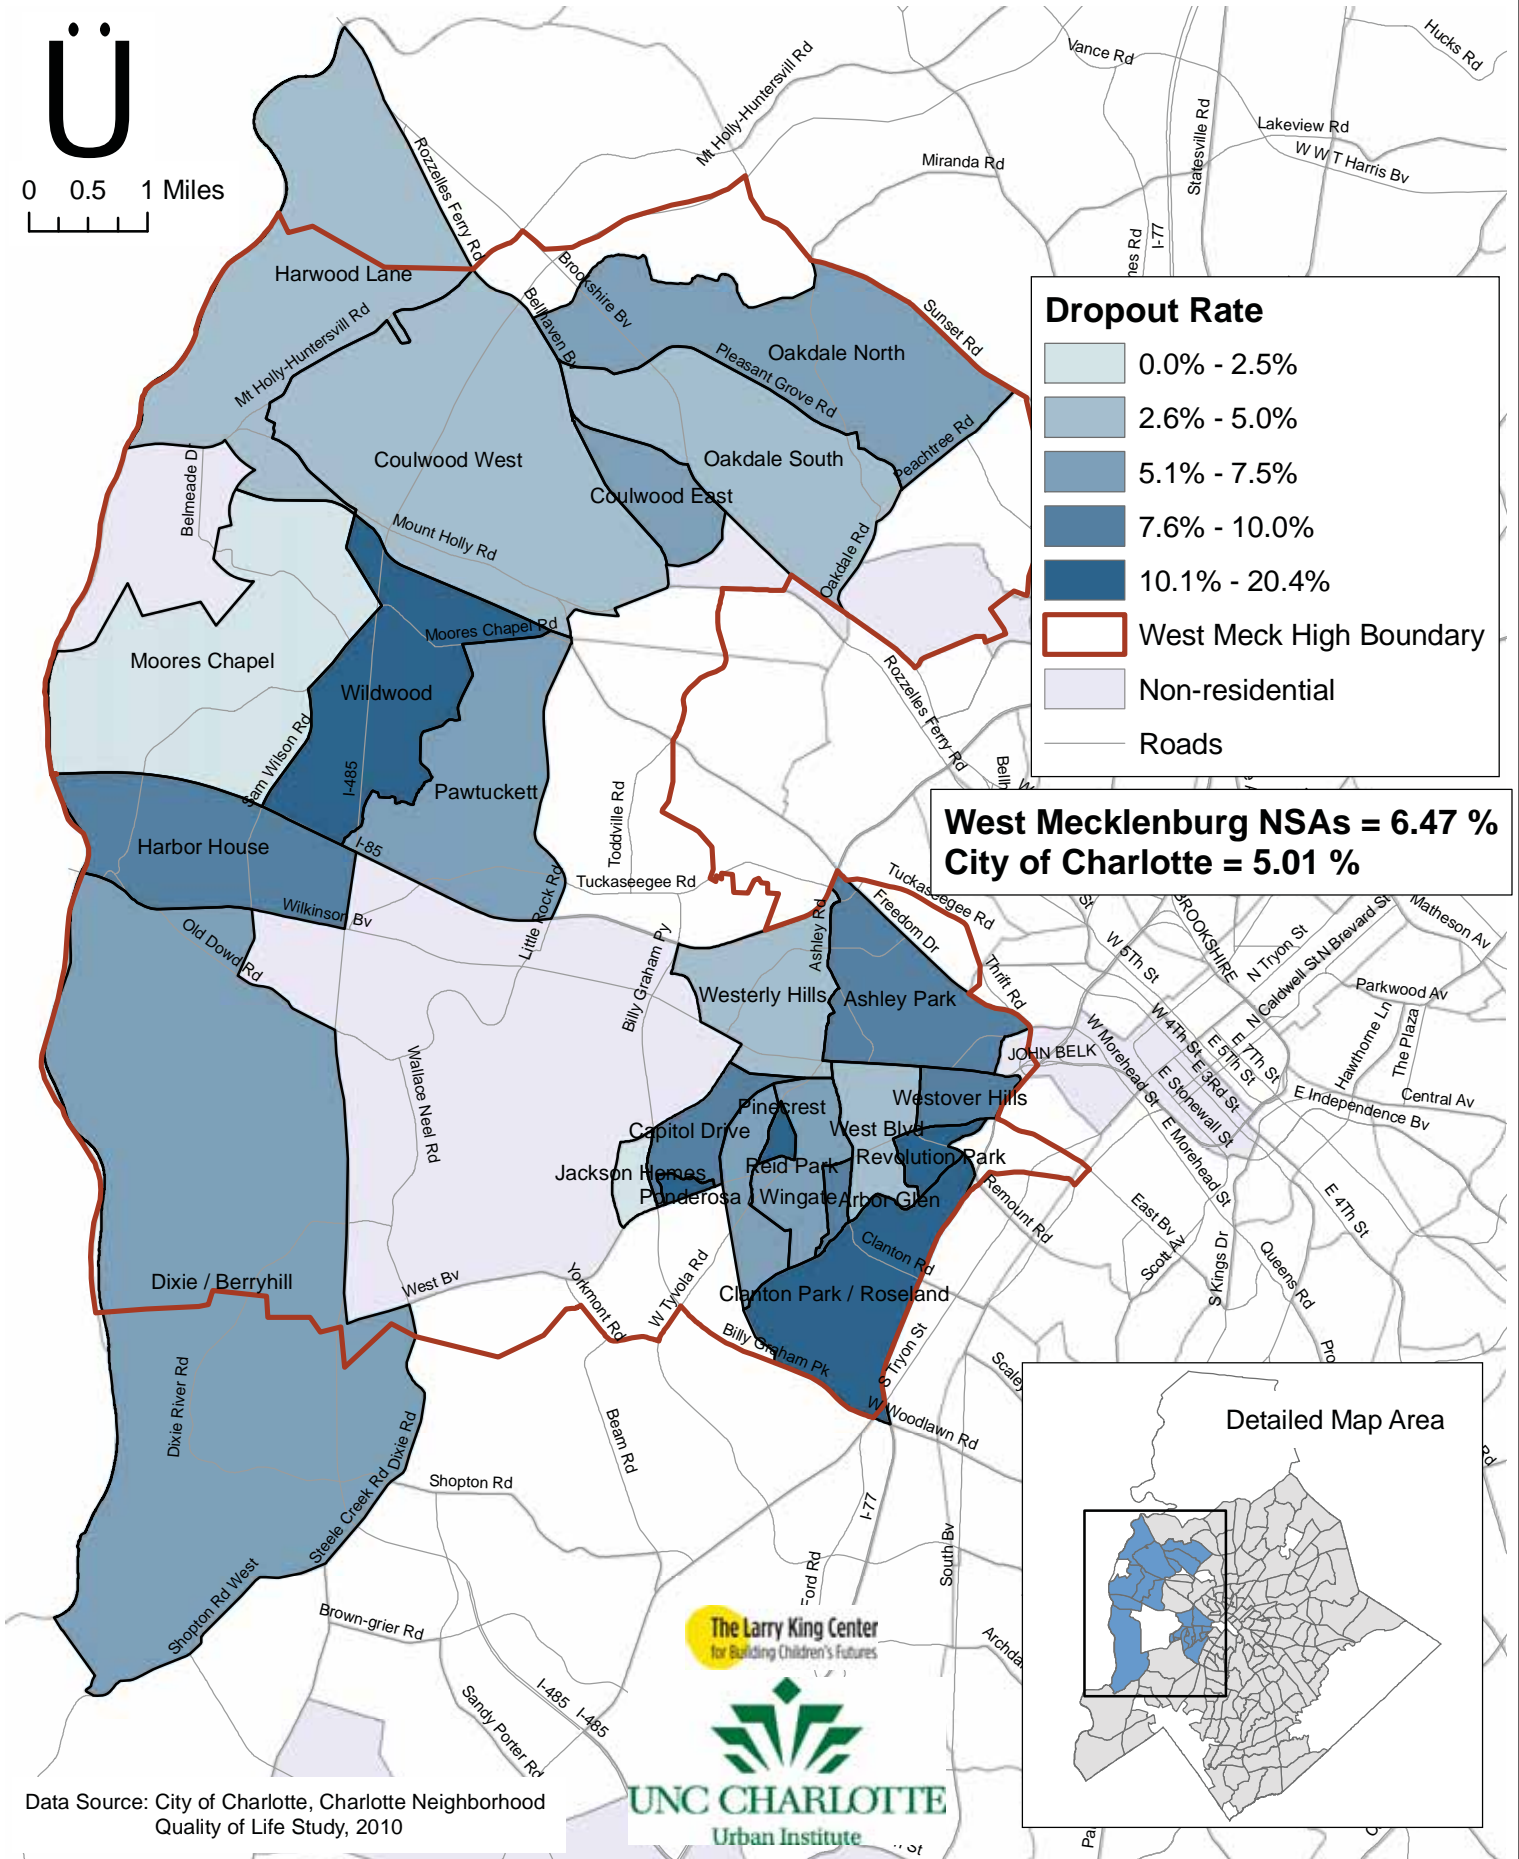

Dropout Rate

Vance High School NSAs

Dropout Rate

- 0.0% - 2.5%
- 2.6% - 5.0%
- 5.1% - 7.5%
- 7.6% - 10.0%
- 10.1% - 20.4%

Vance High Boundary

Non-residential

Roads

Vance NSAs = 5.19 %
City of Charlotte = 5.01 %

Data Source: City of Charlotte, Charlotte Neighborhood Quality of Life Study, 2010

The Larry King Center
 for Building Children's Futures

0 0.5 1 Miles

Dropout Rate

West Mecklenburg High School NSAs

West Mecklenburg NSAs = 6.47 %
City of Charlotte = 5.01 %

Data Source: City of Charlotte, Charlotte Neighborhood Quality of Life Study, 2010

Dropout Rate

West Charlotte High School NSAs

Dropout Rate

- 0.0% - 2.5%
- 2.6% - 5.0%
- 5.1% - 7.5%
- 7.6% - 10.0%
- 10.1% - 20.4%
- West Charlotte High Boundary
- Non-residential
- Roads